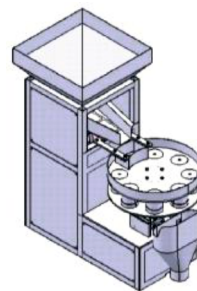

Features and Benefits

Auto film tracking	Ensure Good Pouch Finish
Tool less Former Change	Quick Change over
Light Weight Former	Easy to handle
Vacuum Belt Pulling	Ensure Good Pouch Finish
Computer and printer connectivity	Easy access the machine through LAN port or USB port
IPC Technology	Integrates different motions like sealing jaw movements, film Pulling, unwinder unit & suitable filler
Self diagnosis system	Easy to identify the fault and Resolve
Operation And Maintenance Manual In HMI	Quick reference and spares ordering online

Suitable Filler

Multihead Weigher

This Filler is best suitable for Extruded Snacks & Potato Chips, Pasta, Namkeens, Dry-Fruits, Tea, Seeds, Frozen cut vegetable etc.

Auger Filler

This Filler is best suitable for Free flowing fine powders like Flours, milk powder, Pharma Powder, Ground Spices, Herbal Powder & all kinds of fine powders etc.

Piston Filler

This filler is best suitable for Thick pastes, Ketchup, sauces, peanut butter, semi solids etc.

Cup Filler

This filler is best suitable for whole spices, small granules, coffee etc.

These all Fillers can synchronized with all baggers and it can work as a stand alone filling machine also.

Pouch Formats