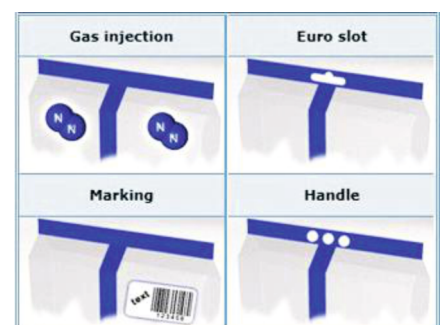

Pouch Formats

Center seal Bag

Side Gusseted Bag

Three side seal

Brands that trust Our Brand :

Machine Portfolio

Contibag
Kawach Twin 150
Kawach 900
Kawach 700
Kawach 450
Kawach 1200
Jar Filling Line
Pick Fill Seal Machine