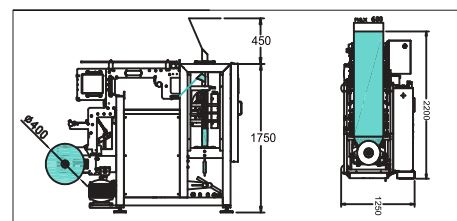

Kawach

Bag Size Parameters	<i>Kawach</i> 450	<i>Kawach</i> 700	<i>Kawach</i> 900	<i>Kawach</i> 1200
Minimum Bag width	30mm	50mm	50mm	210mm
Maximum Bag width	100mm	200mm	300mm	440mm
Maximum Bag Height	165mm	315mm	450mm	600mm

Technical Parameter	<i>Kawach</i> 450		<i>Kawach</i> 700/900		
	Basic	Servo	Basic	Eco	Pro
Connected Load	3.5KW	3KW	5KW	4.5KW	4 KW
Compressed Air	4 cfm at 6 bar	2 cfm at 6 bar	6 cfm at 6 bar	2 cfm at 6 bar	2 cfm at 6 bar
Operation Control	PLC Control	Motion Control	PLC Control	Motion Control	IPC Control
Max Speed	80PPM	120PPM	60PPM	80PPM	90PPM
Roll Mounting	Mechanical Shaft	Pneumatic Shaft	Mechanical Shaft	Mechanical Shaft	Pneumatic Shaft
Unwinding	AC Motor & Drive	AC Motor & Drive	AC Motor & Drive	AC Motor & Drive	Servo Motor & Drive
Auto Web Tracking	NA	NA	NA	NA	Yes, through edge sensor
Vacuum Pulling	NA	NA	NA	NA	Yes

Machine Layout

Kawach
700