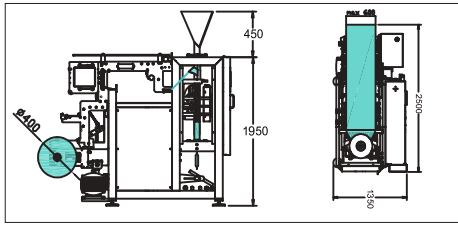

Kawach
900

Features and Benefits

Auto film tracking	Ensure Good Pouch Finish
Tool less Former Change	Quick Change over
Light Weight Former	Easy to handle
Vacuum Belt Pulling	Ensure Good Pouch Finish
Computer and printer connectivity	Easy access the machine through LAN port or USB port
IPC Technology	Integrates different motions like sealing jaw movements, film Pulling, unwinder unit & suitable filler
Self diagnosis system	Easy to identify the fault and Resolve
Operation And Maintenance Manual In HMI	Quick reference and spares ordering online

Suitable Filler

Multihead Weigher

This Filler is best suitable for Extruded Snacks & Potato Chips, Pasta, Namkeens, Dry-Fruits, Tea, Seeds, Frozen cut vegetable etc.

Auger Filler

This Filler is best suitable for Free flowing fine powders like Flours, milk powder, Pharma Powder, Ground Spices, Herbal Powder & all kinds of fine powders etc.

Piston Filler

This filler is best suitable for Thick pastes, Ketchup, sauces, peanut butter, semi solids etc.

Cup Filler

This filler is best suitable for whole spices, small granules, coffee etc.

These all Fillers can synchronized with all baggers and it can work as a stand alone filling machine also.

Pouch Formats