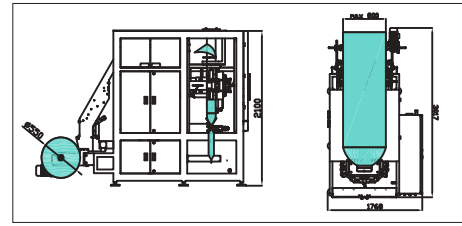

Machine Layout

Kawach
450

Kawach
700

Kawach
900

Kawach
1200

Features and Benefits

Auto film tracking	Ensure Good Pouch Finish
Tool less Former Change	Quick Change over
Light Weight Former	Easy to handle
Vacuum Belt Pulling	Ensure Good Pouch Finish
Computer and printer connectivity	Easy access the machine through LAN port or USB port
IPC Technology	Integrates different motions like sealing jaw movements, film Pulling, unwinder unit & suitable filler
Self diagnosis system	Easy to identify the fault and Resolve
Operation And Maintenance Manual In HMI	Quick reference and spares ordering online